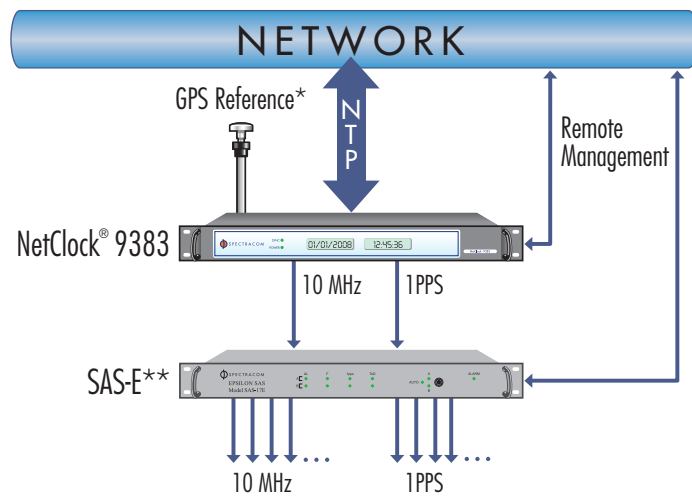

# GPS Master Clock with Signal Distribution

Single-Clock Mode

Redundant-Clock Mode

\*Other timing references are available (IRIG, 1PPS).

\*\*Contact the factory for available signal types and quantities.