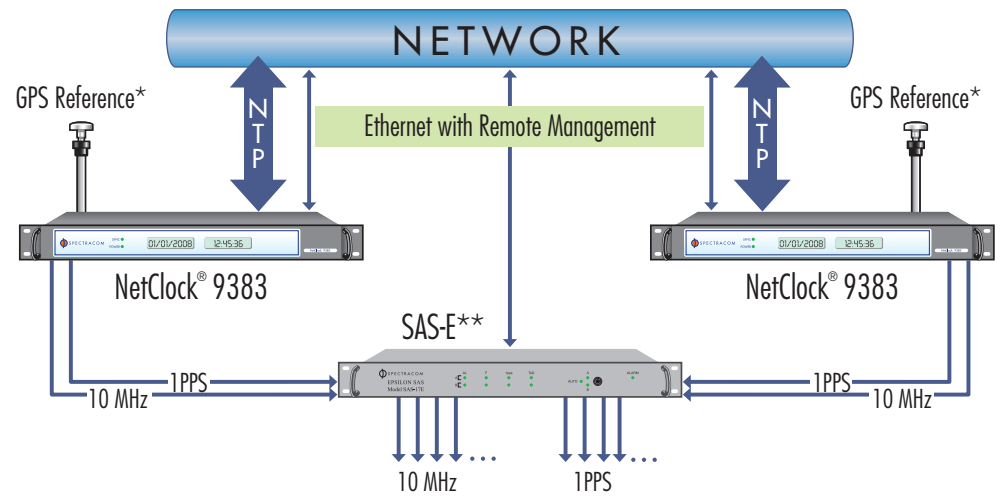

# GPS Master Clock with Signal Distribution

Single-Clock Mode

Redundant-Clock Mode

\*Other timing references are available (IRIG, 1PPS).

\*\*Contact the factory for available signal types and quantities.