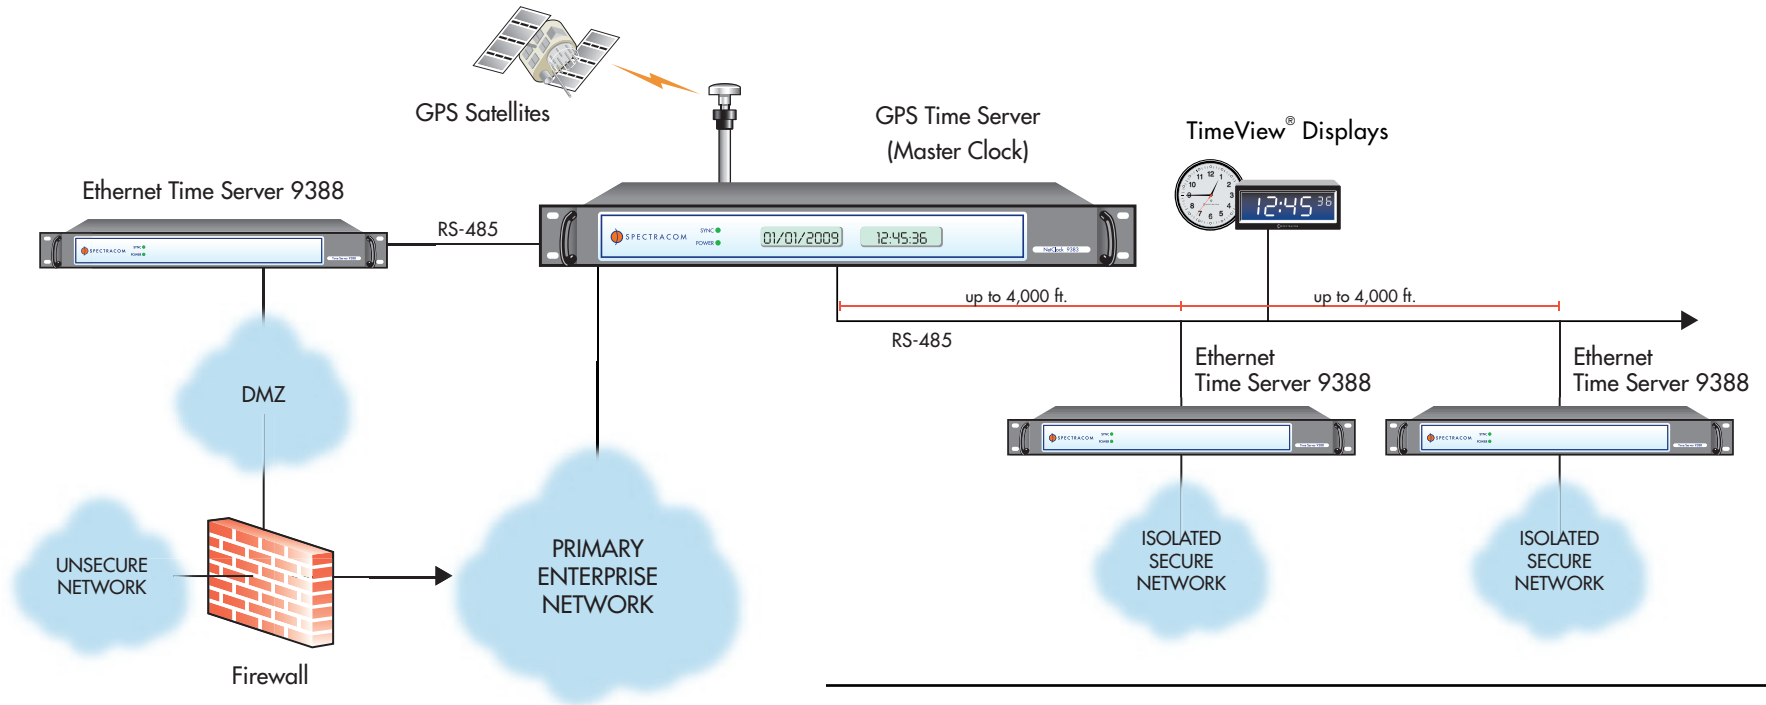

# Secure Network Synchronization

Isolated networks offer the highest level of information security for your enterprise. Spectracom offers a low-cost solution for secure synchronization of multiple isolated networks. The model 9388 Ethernet Time Server delivers Stratum-1 accuracy to isolated LANs without the need for multiple GPS appliances. NetClock® GPS Time Servers in turn distribute an accurate and legally traceable time code over a secure RS-485 data bus to the model 9388 Ethernet Time Server. This scalable solution means that you may simply add additional 9388 units as your network grows.