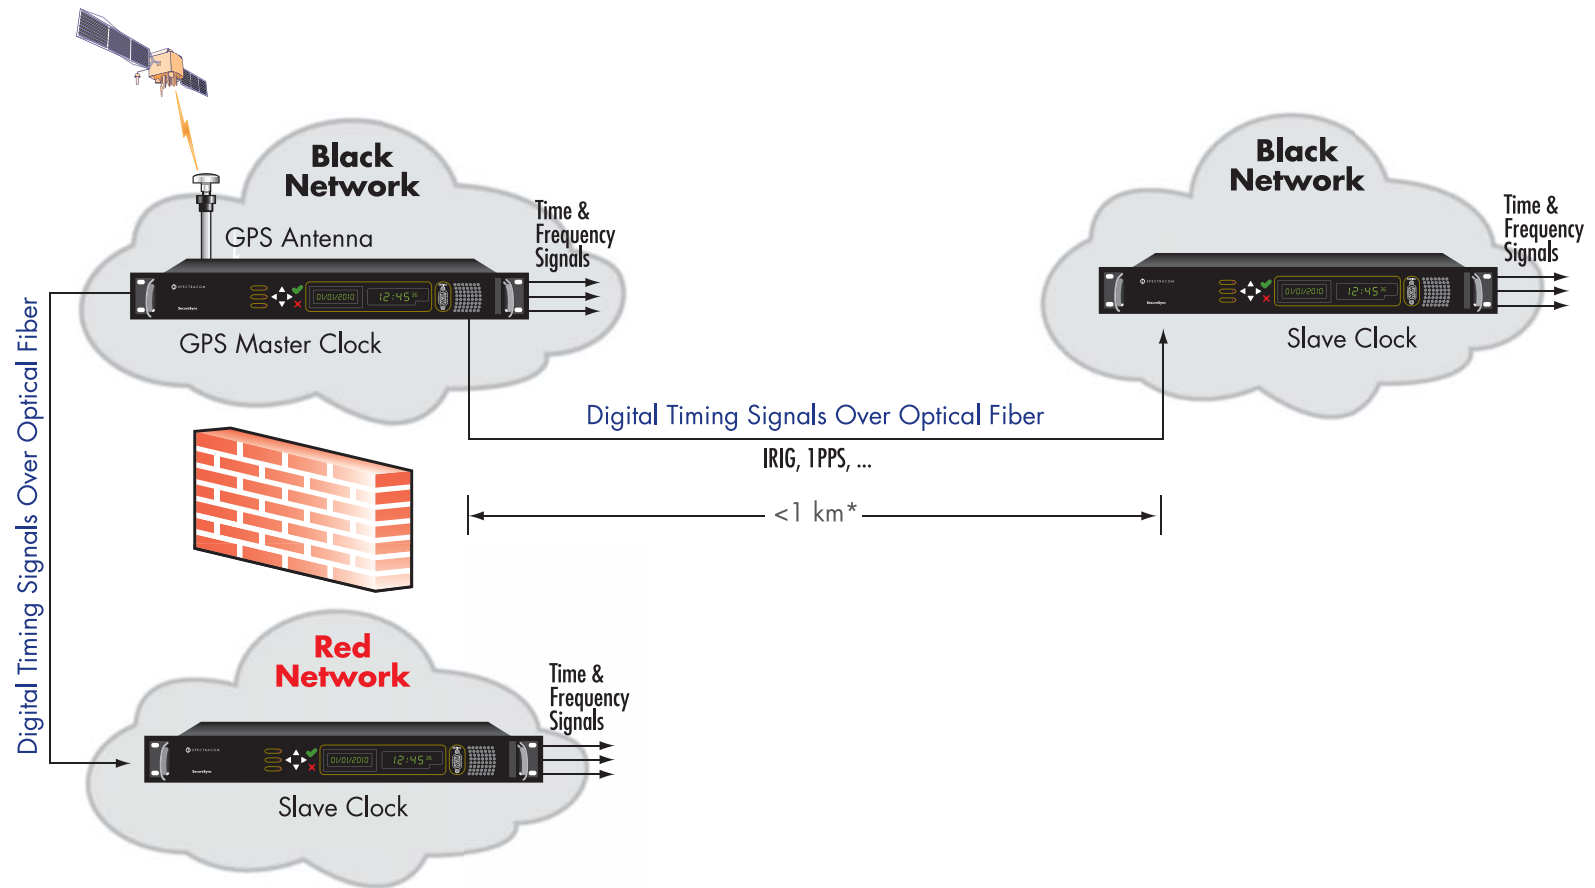

Timing Signal Distribution Over Fiber

For Long Distances or Crossing Red/Black Security Domains

*Additional transmission distance available with F/O repeaters